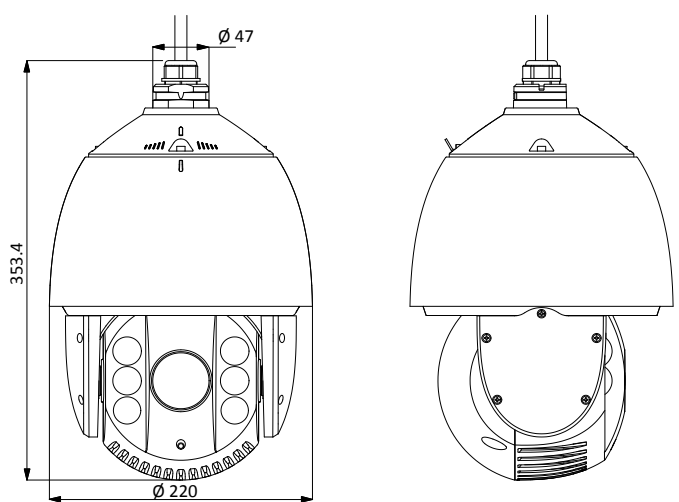

## DORI

The DORI (detect, observe, recognize, identify) distance gives the general idea of the camera ability to distinguish persons or objects within its field of view.

It is calculated based on the camera sensor specification and the criteria given by EN 62676-4: 2015.

## Dimensions

Unit:mm